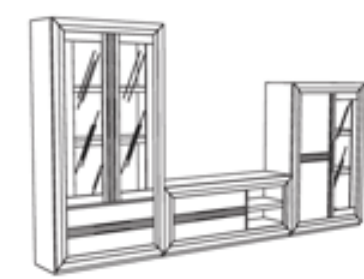

32C

TOSCA

330 cm

REF. ME039 - P. 122
Mesa centro elevable
Parma, listelo plata
Lift-up coffee table
Parma, silver listel
120 x 45 x 60 cm

REF. TC009 - P. 202
Módulo vitrina 95 x 190
Véneto
Véneto showcase module
95 x 190
95 x 190 x 41 cm

REF. TC011 - P. 121
Mesa T.V. de 140
Véneto
Véneto T.V. table 140
140 x 58 x 41 cm

REF. TC002 - P. 151
Módulo 3 puertas 95 x 145
derecha Véneto
Véneto 3 doors right module
95 x 145
95 x 145 x 41 cm