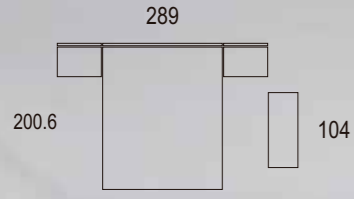

Ambiente 052

Cabezal Porto
blanco brillo / white/ blanc
antracita