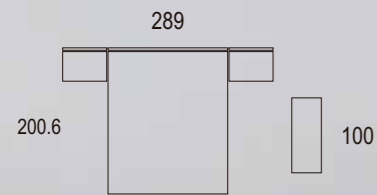

Ambiente 048

Cabezal Agulla
nieve poro / white/ blanc
nogal / walnut / noyer