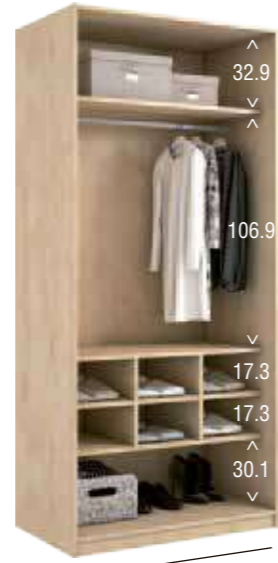

Roble nudos / knotted oak / chêne noué
blanco / white/ blanc

Opciones de interior para armarios y vestidores

INTERIOR 1

INTERIOR ARMARIO
37.2
42.2
47.2
76.2
86.2
96.2

INTERIOR 2

INTERIOR ARMARIO
37.2
42.2
47.2
76.2
86.2
96.2

INTERIOR 3

INTERIOR ARMARIO
76.2
86.2
96.2

INTERIOR 4

INTERIOR ARMARIO
76.2
86.2
96.2

220

INTERIOR 9

INTERIOR ARMARIO
76.2
86.2
96.2

INTERIOR 10