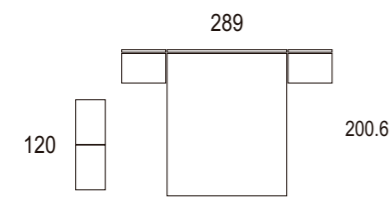

Calblanque