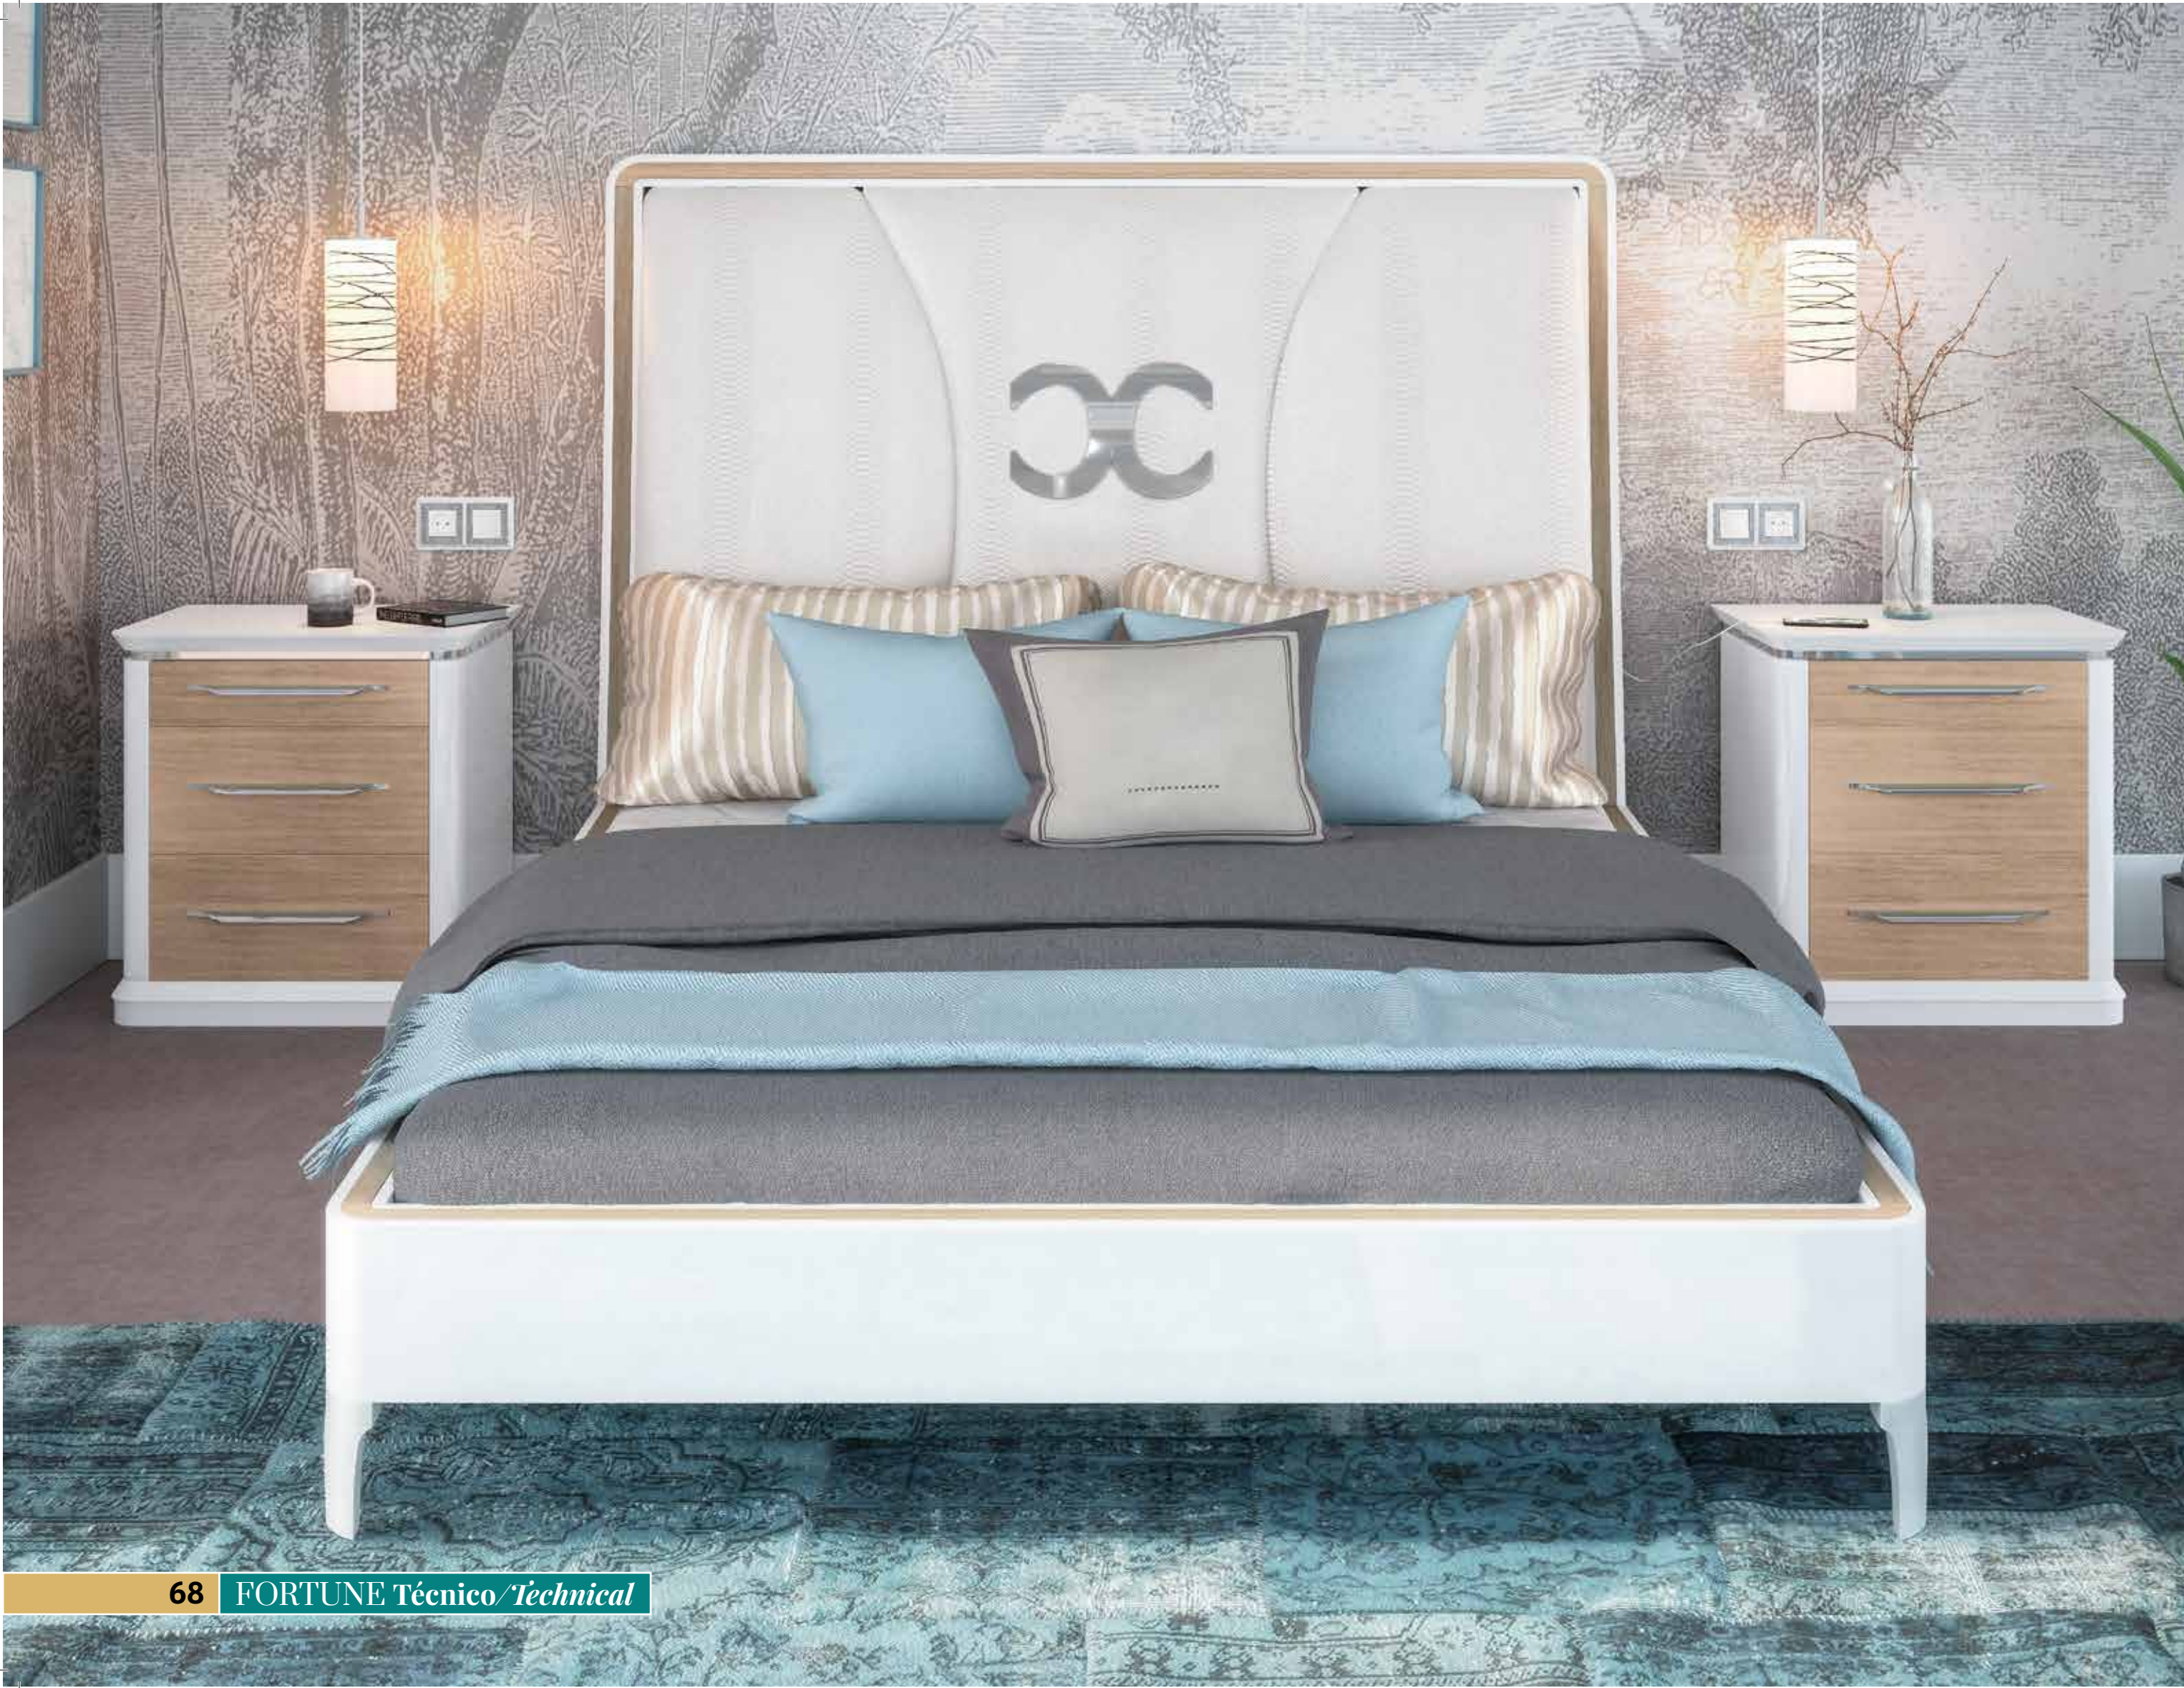

Casco/Structure	Blanco C53/White C53
Frentes/Forehead	Roble Natural Pátina Blanca C47RB/Natural Oak whit White Patina C47RB
Tirador/Handle	Cromo/Chrome
Filo/Border	Cromo y Roble Natural Pátina Blanca C47RB/Chrome and Natural Oak whit White Patina C47RB
Textil	Nº 147