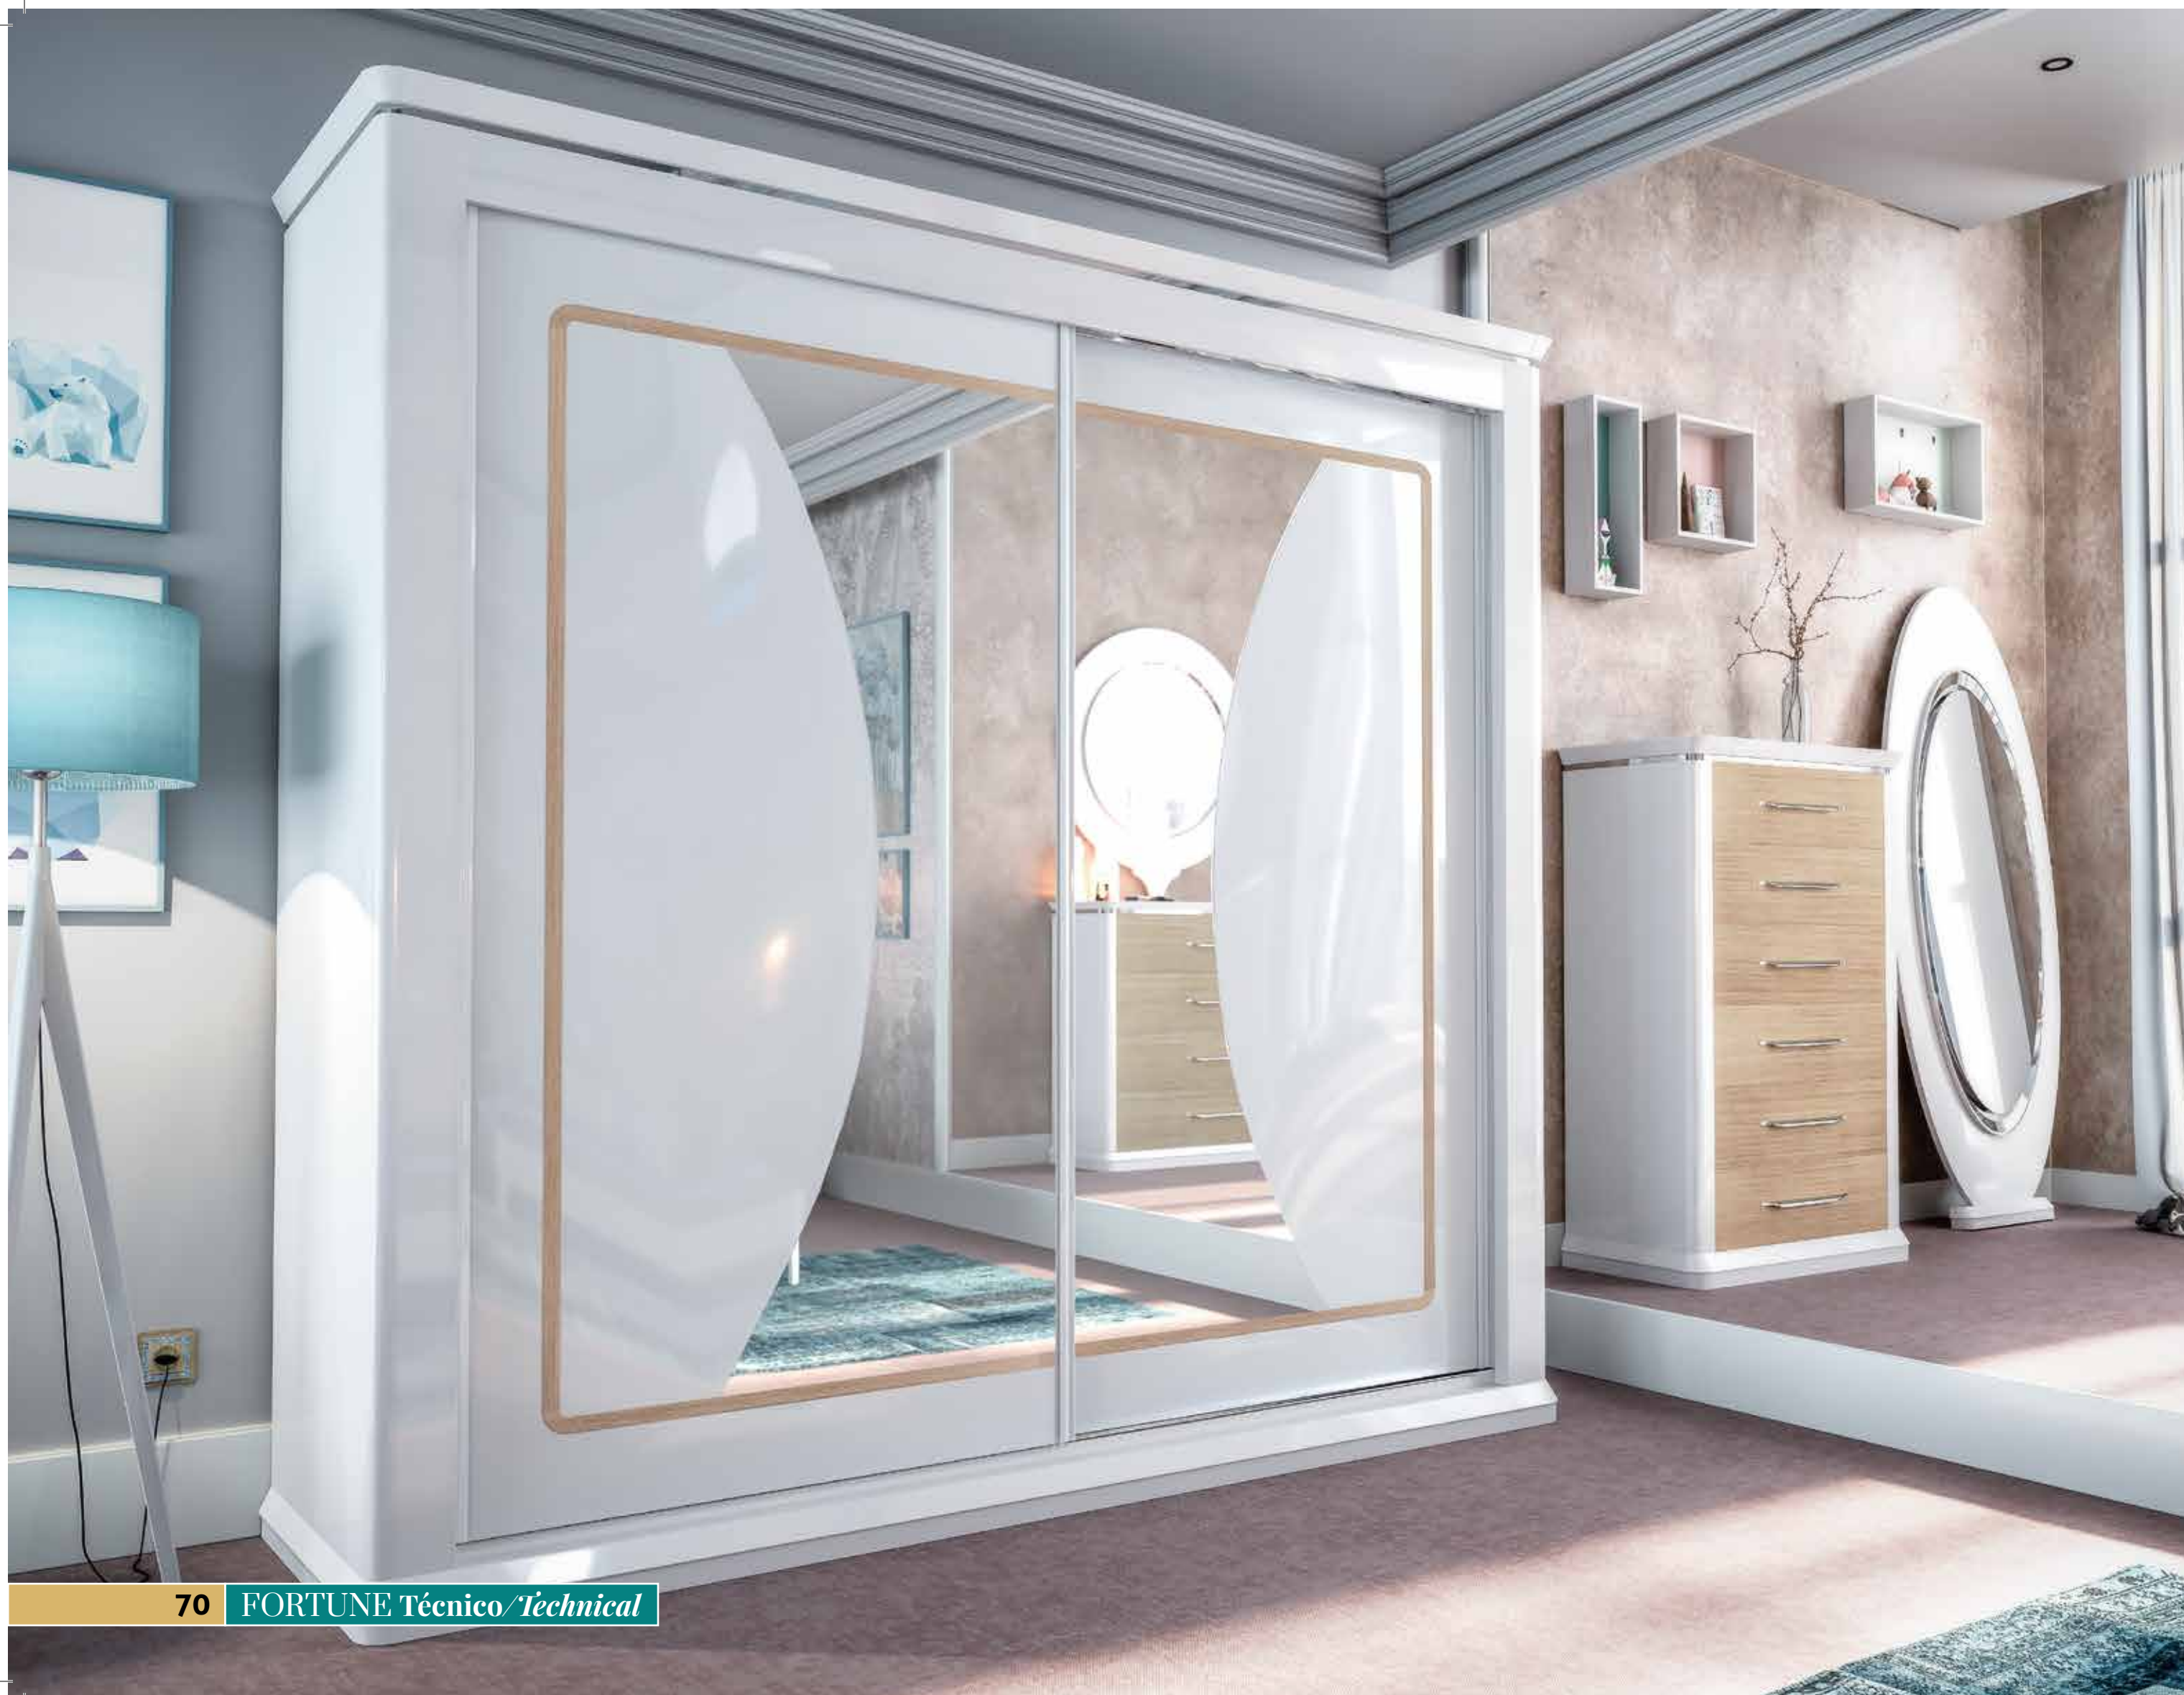

Nos adaptamos a tus medidas.
*We adapt to the dimensions
that you need.*

Casco/Structure	Blanco C53/White C53
Frentes/Forehead	Blanco Alto Brillo CB53/High Gloss White CB53
Tirador/Handle	Cromo/Chrome
Filo/ Border	Cromo y Roble Natural Pátina Blanca C47RB Chrome and Natural Oak whit White Patina C47RB