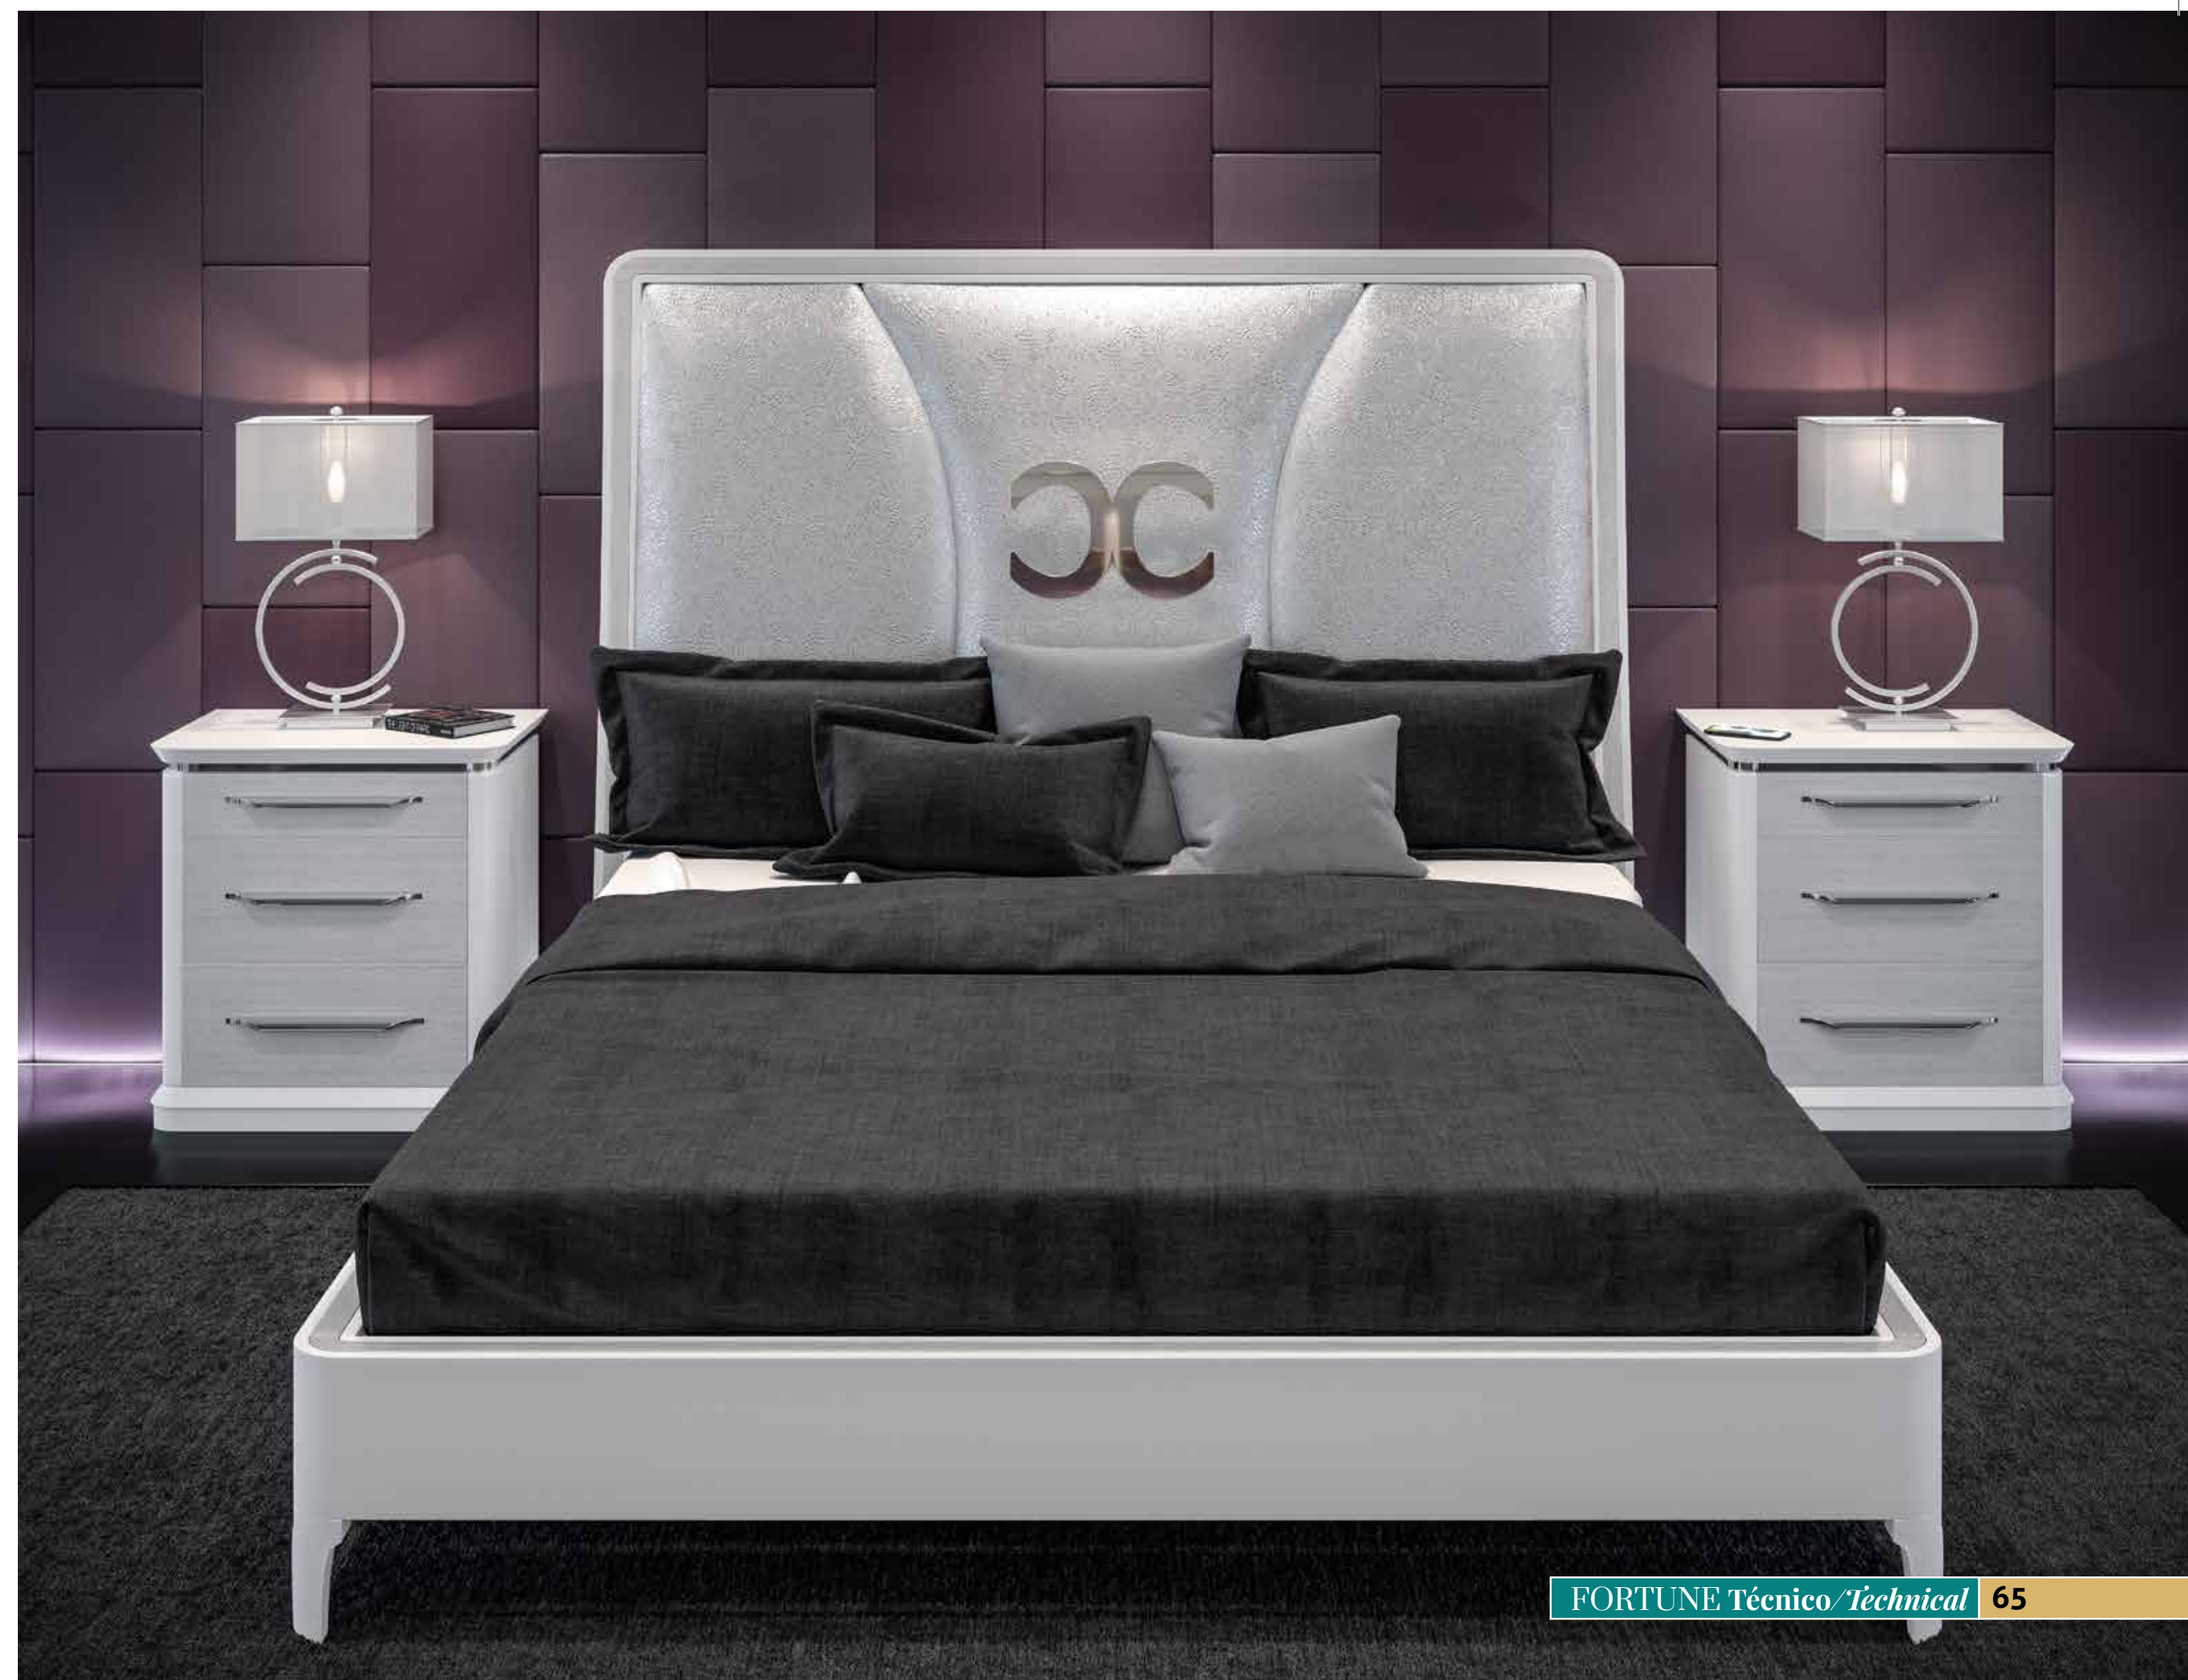

Casco/Structure	Blanco C53/White C53
Frentes/Forehead	Roble Blanco Pátina Gris C50RB/White Oak with Gray Patina C50RB
Tirador/Handle	Cromo/Chrome
Filo/	Cromo y Roble Blanco Pátina Gris C50RB
Border	Chrome and White Oak with Gray Patina C50RB
Textil	Nº 151

Fortune collection