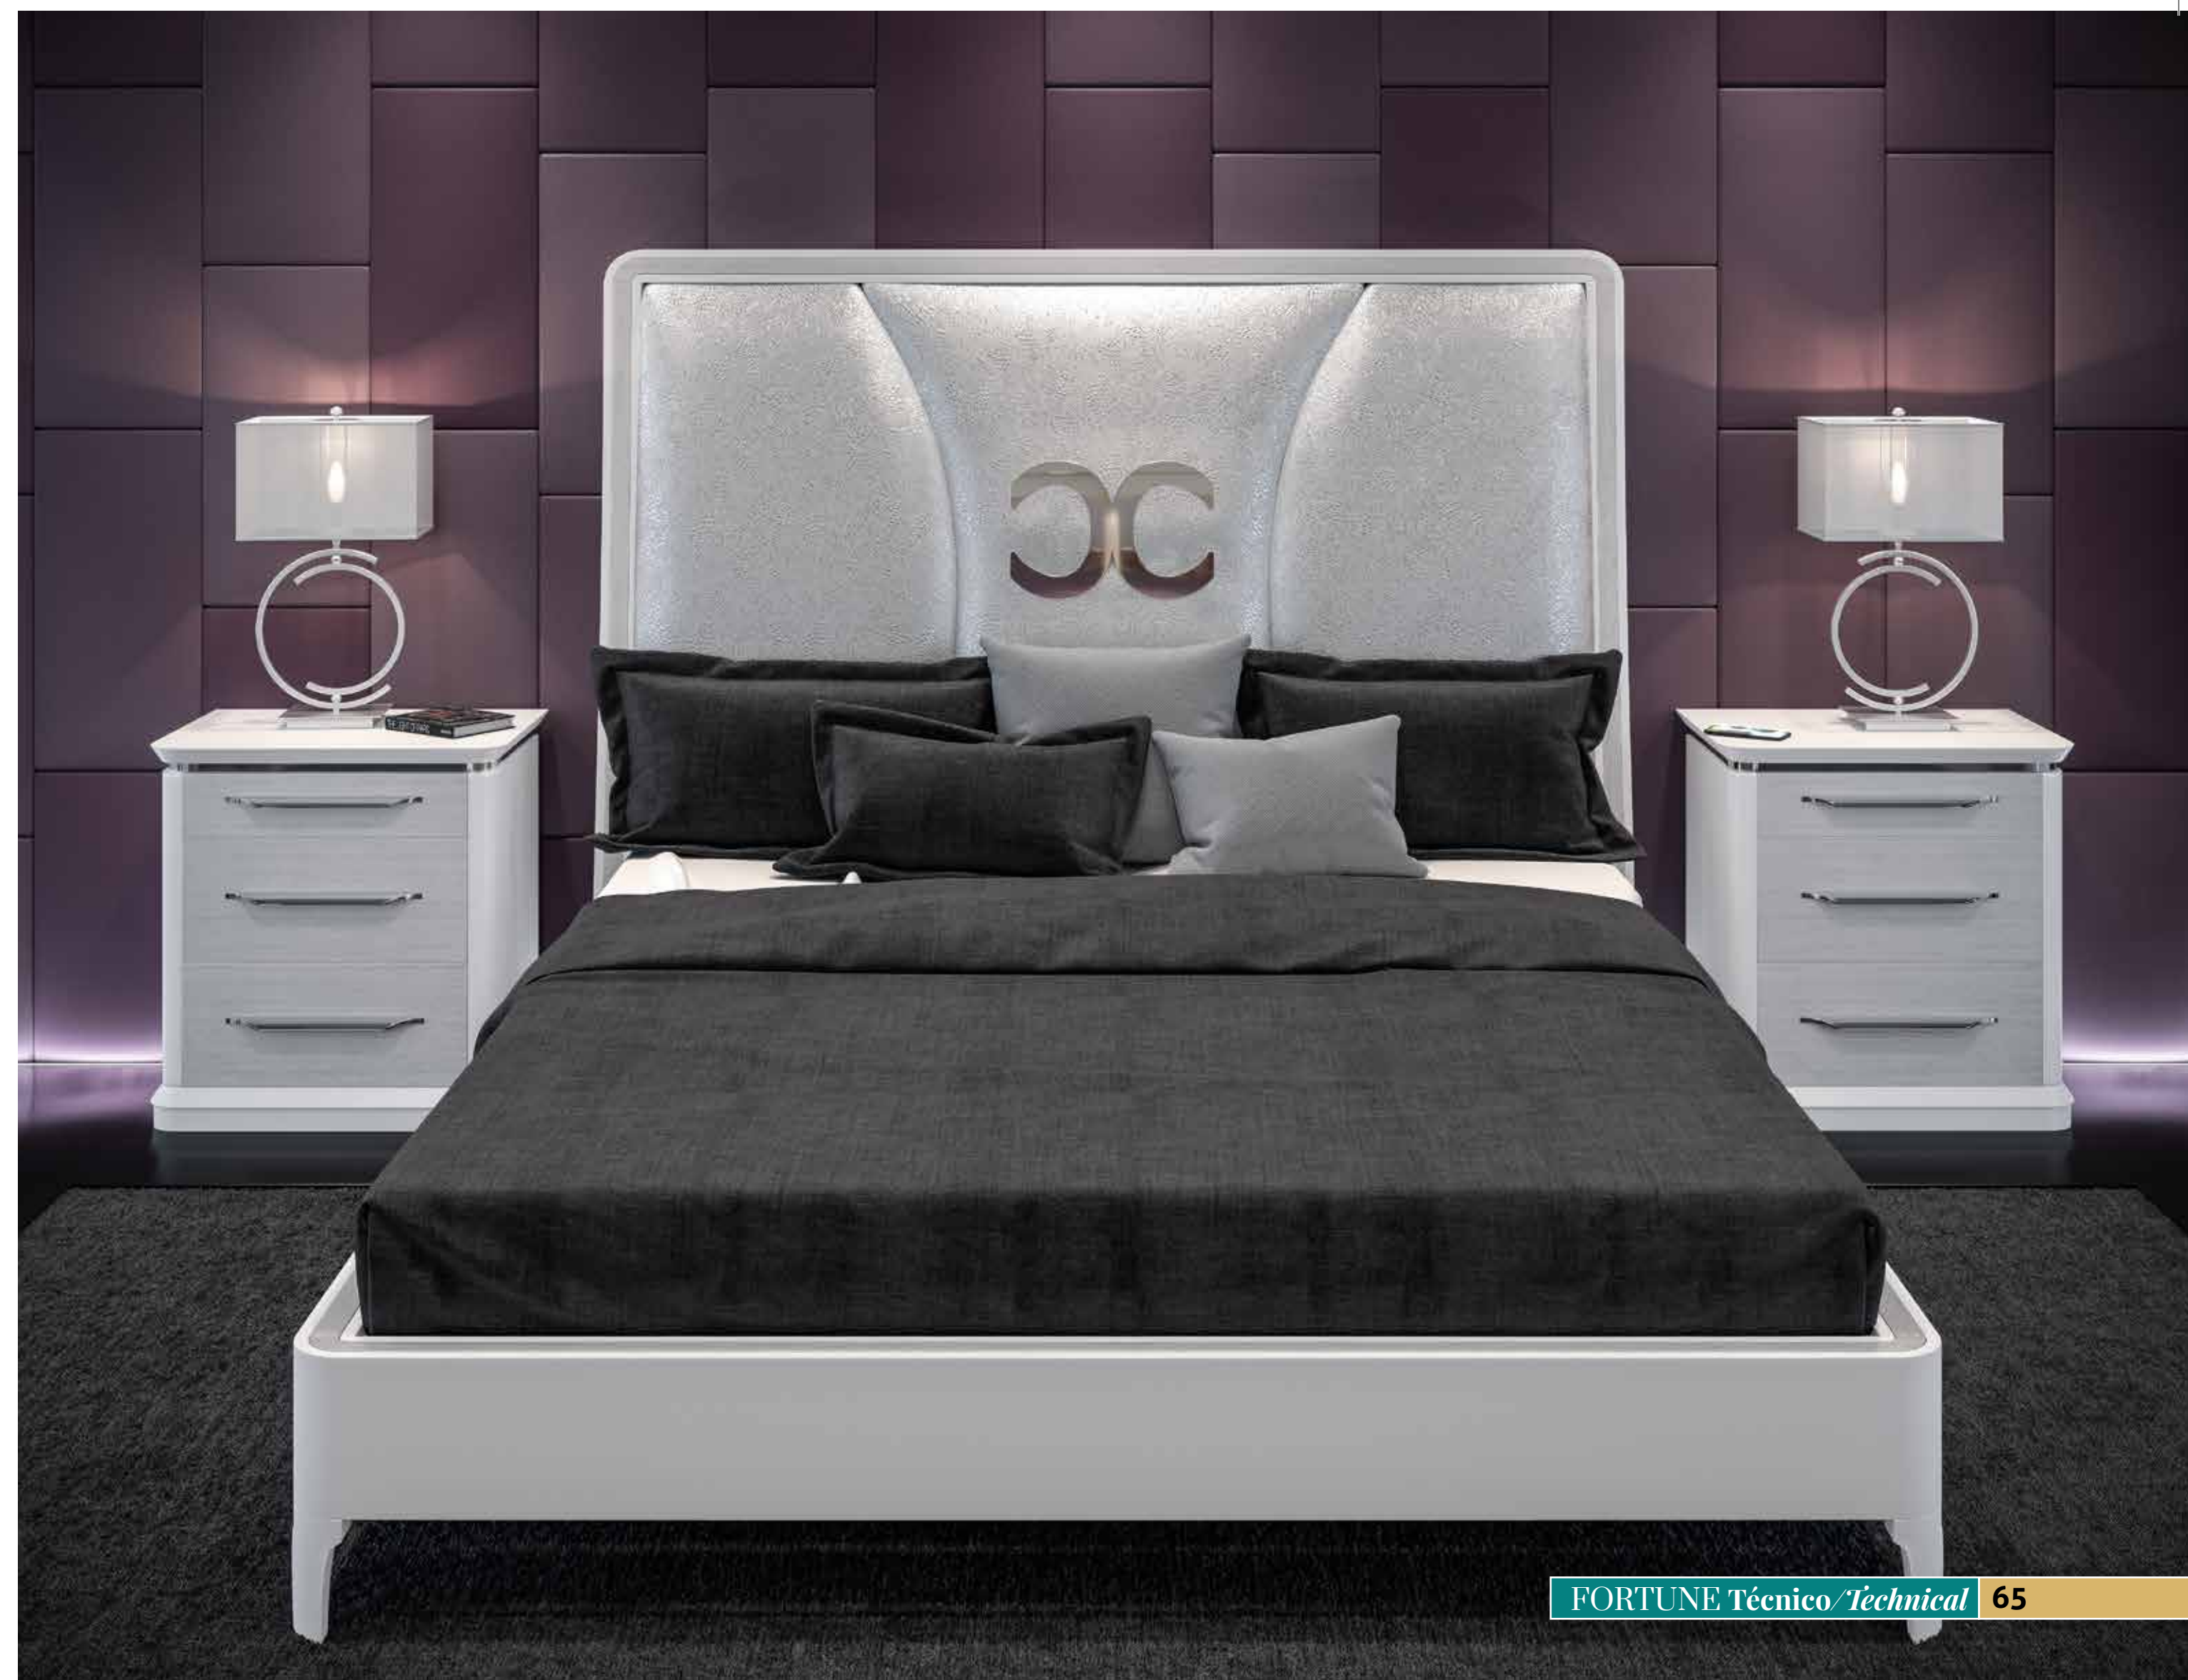

Casco/Structure	Blanco C53/White C53
Frentes/Forehead	Roble Blanco Pátina Gris C50RB/White Oak with Gray Patina C50RB
Tirador/Handle	Cromo/Chrome
Filo/	Cromo y Roble Blanco Pátina Gris C50RB
Border	Chrome and White Oak with Gray Patina C50RB
Textil	Nº 151

Fortune collection