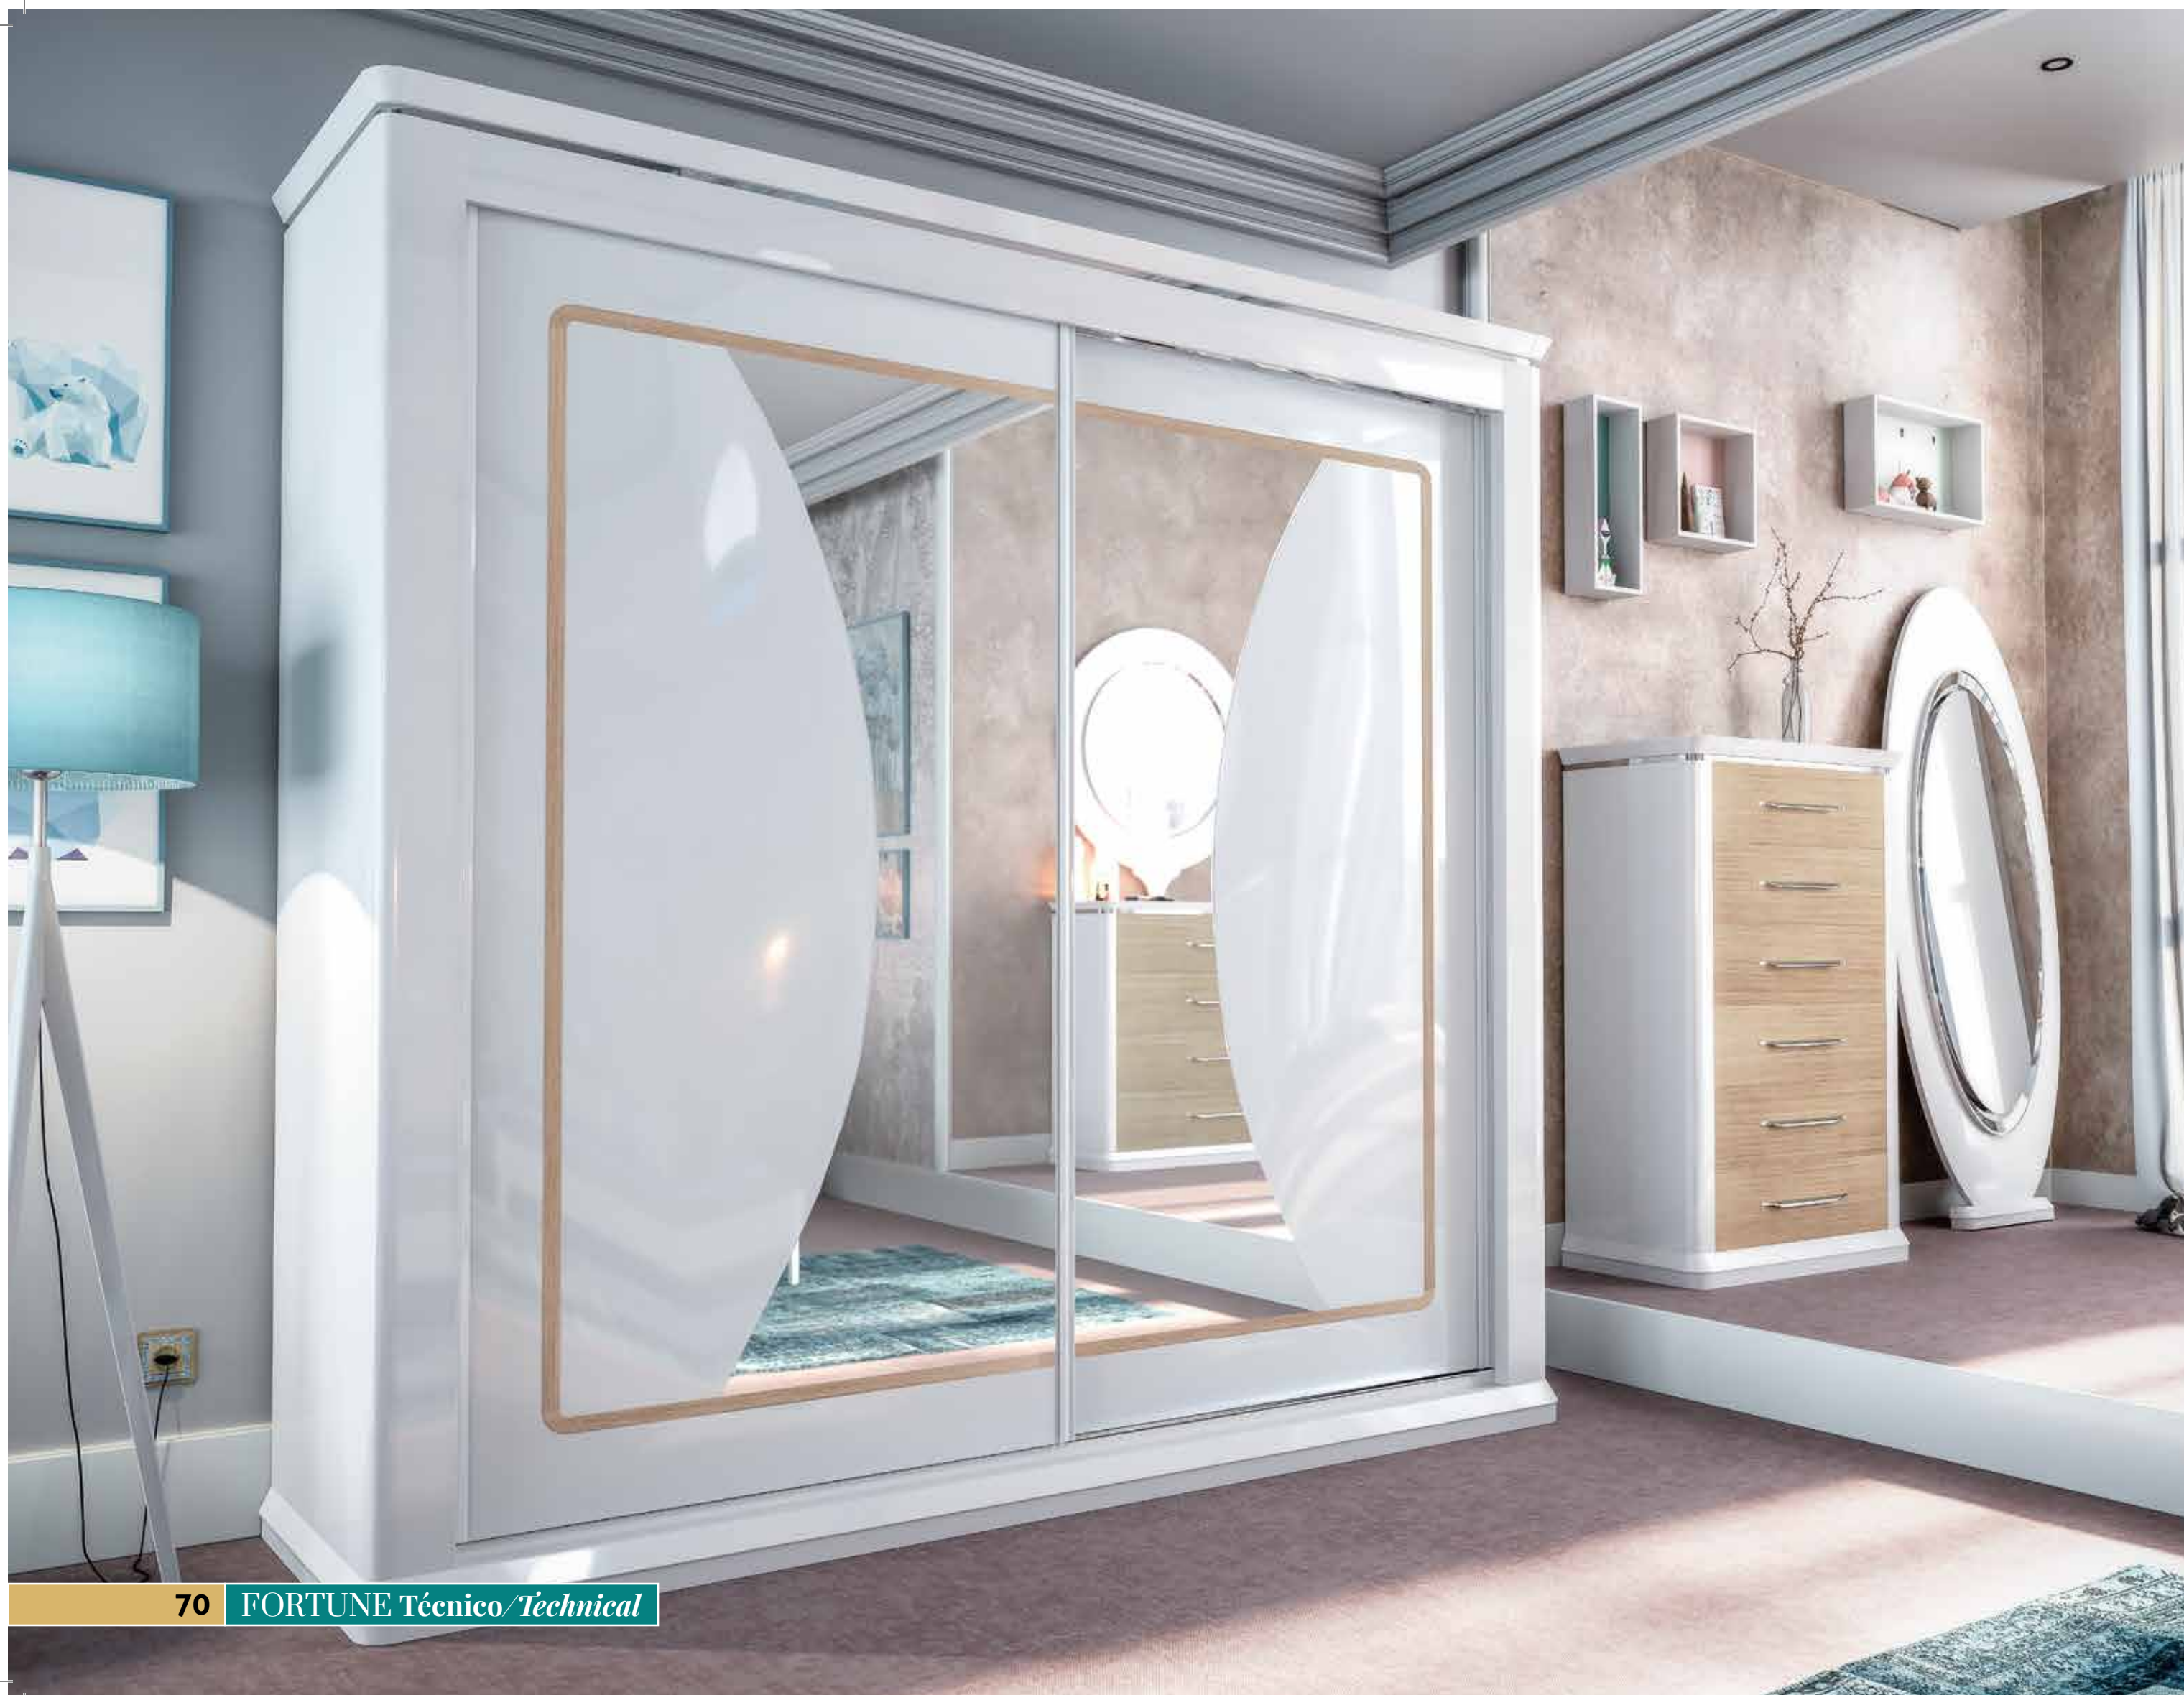

Nos adaptamos a tus medidas.
*We adapt to the dimensions
that you need.*

Casco/Structure	Blanco C53/White C53
Frentes/Forehead	Blanco Alto Brillo CB53/High Gloss White CB53
Tirador/Handle	Cromo/Chrome
Filo/ Border	Cromo y Roble Natural Pátina Blanca C47RB Chrome and Natural Oak whit White Patina C47RB